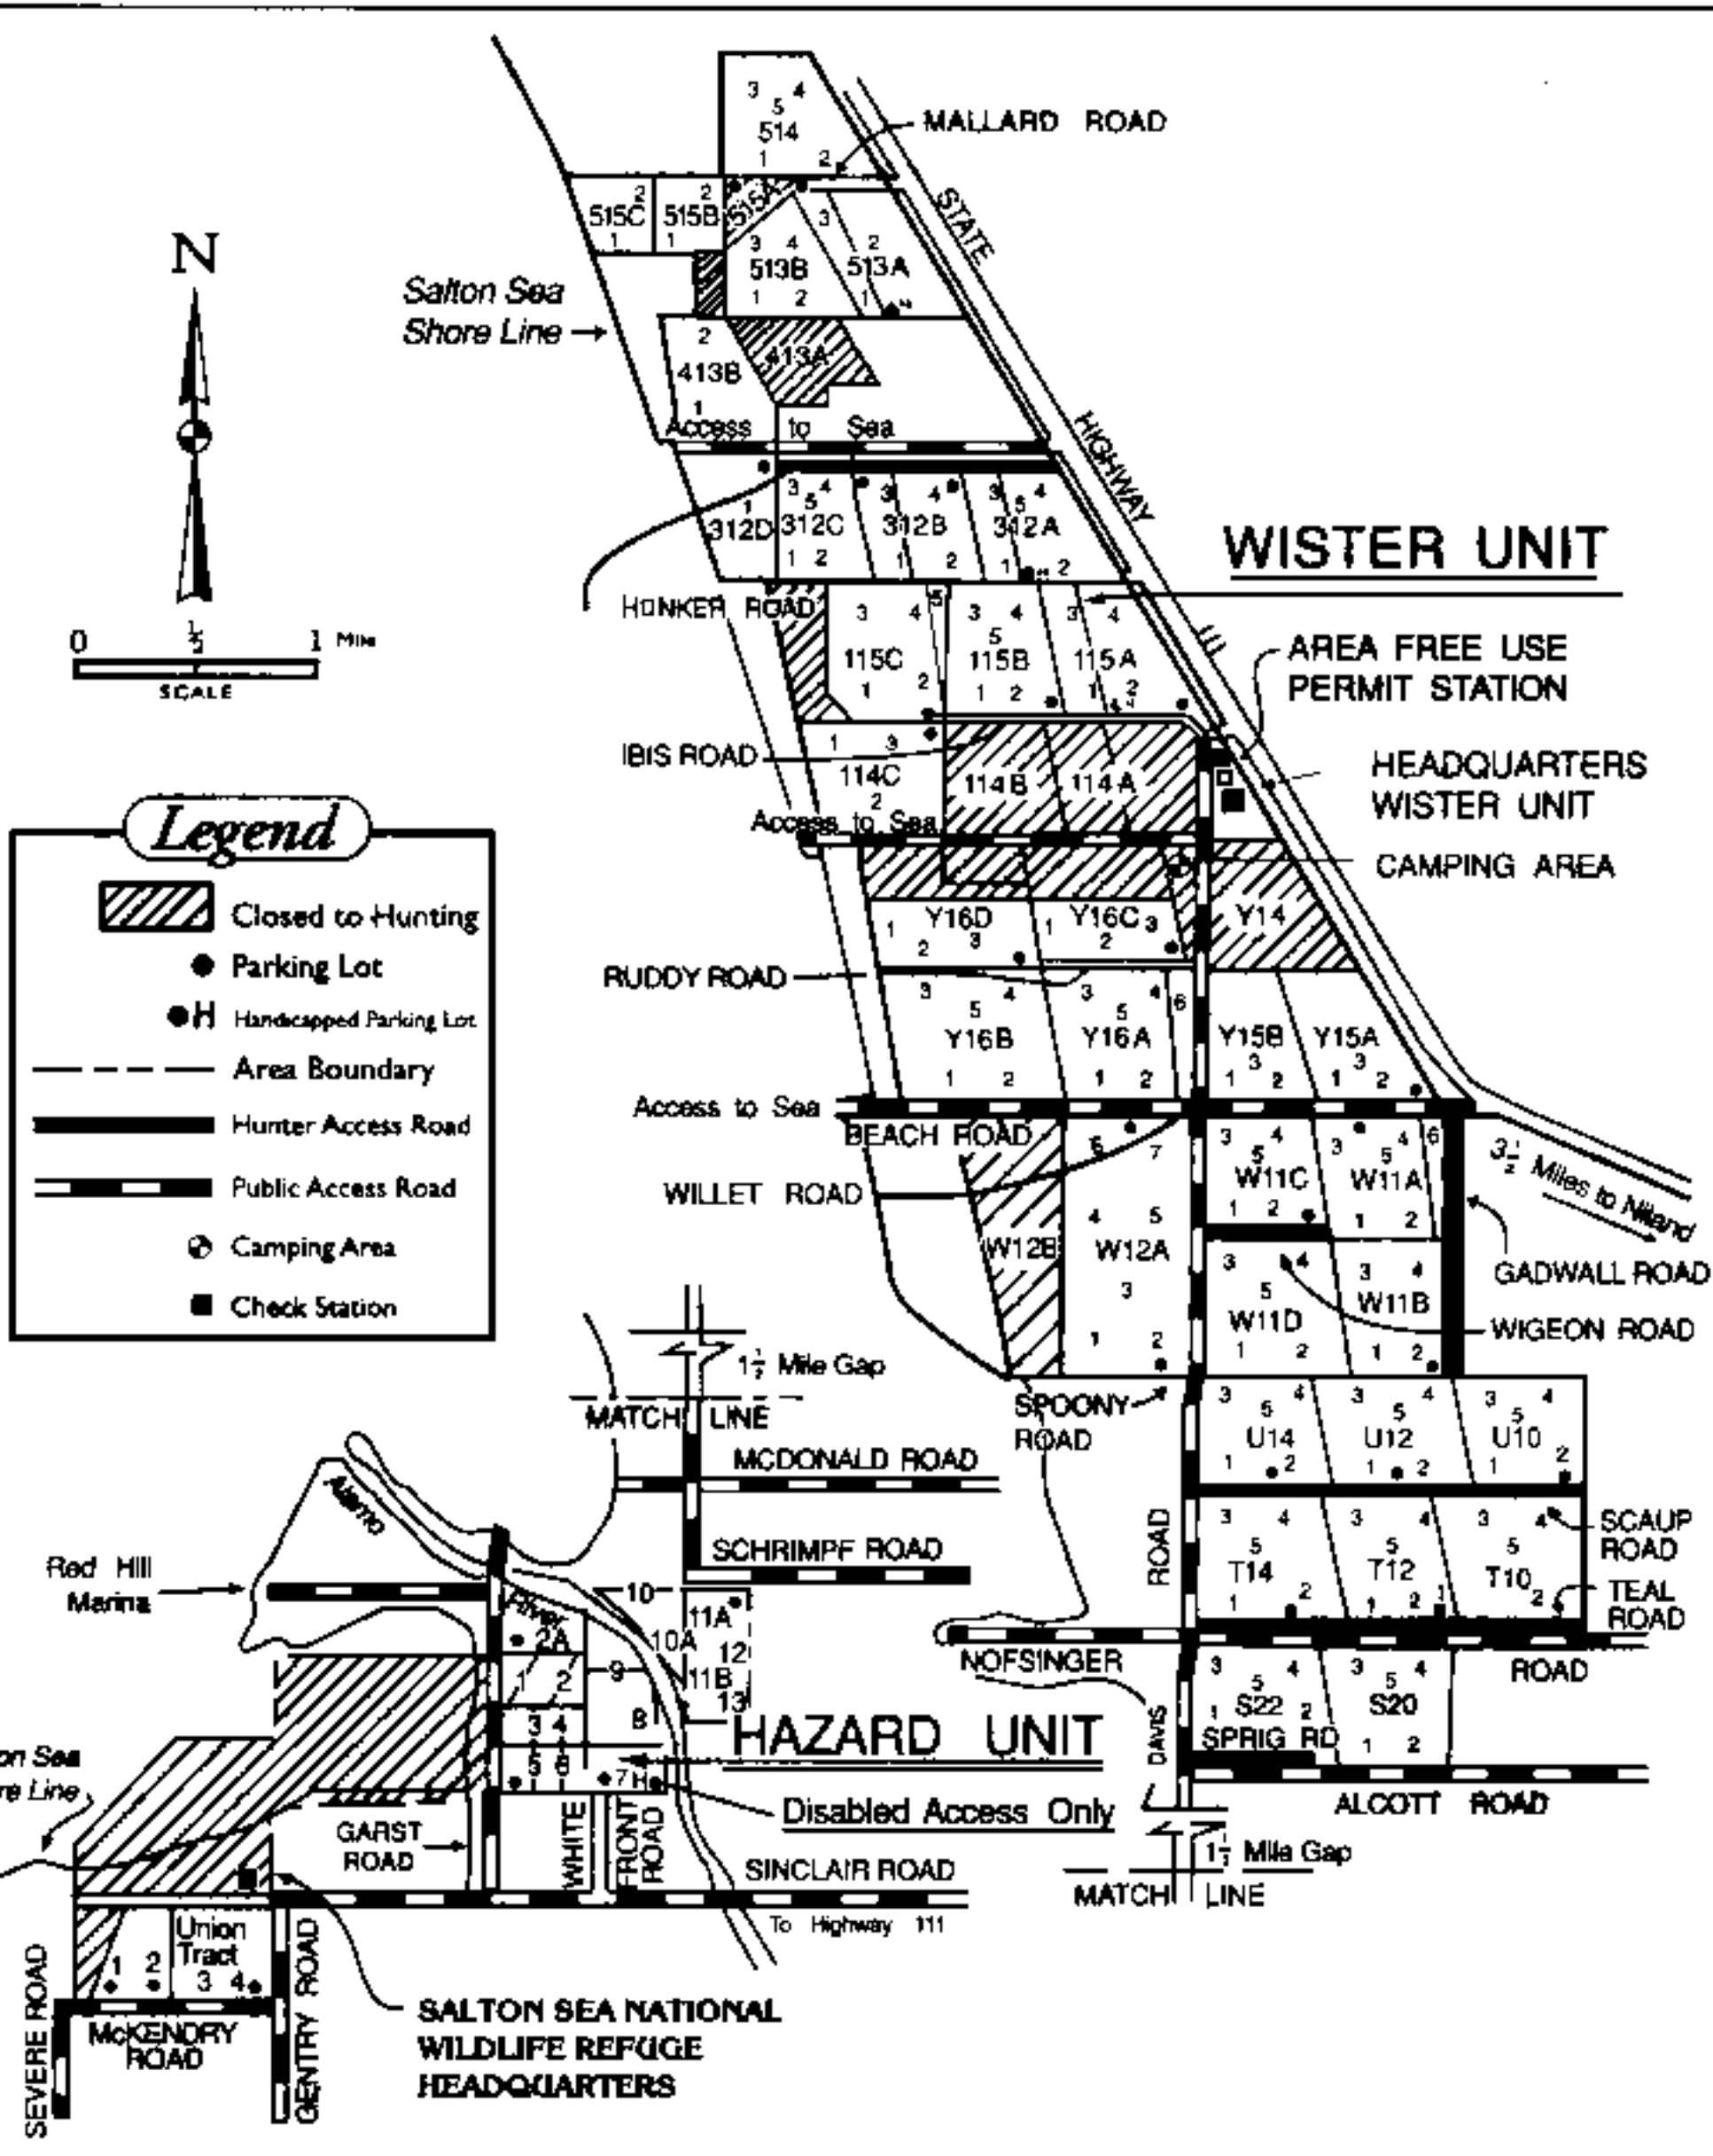

IMPERIAL WILDLIFE AREA

CALIFORNIA DEPARTMENT OF FISH AND GAME

Legend

-  Closed to Hunting
-  Parking Lot
-  Handicapped Parking Lot
-  Area Boundary
-  Hunter Access Road
-  Public Access Road
-  Camping Area
-  Check Station