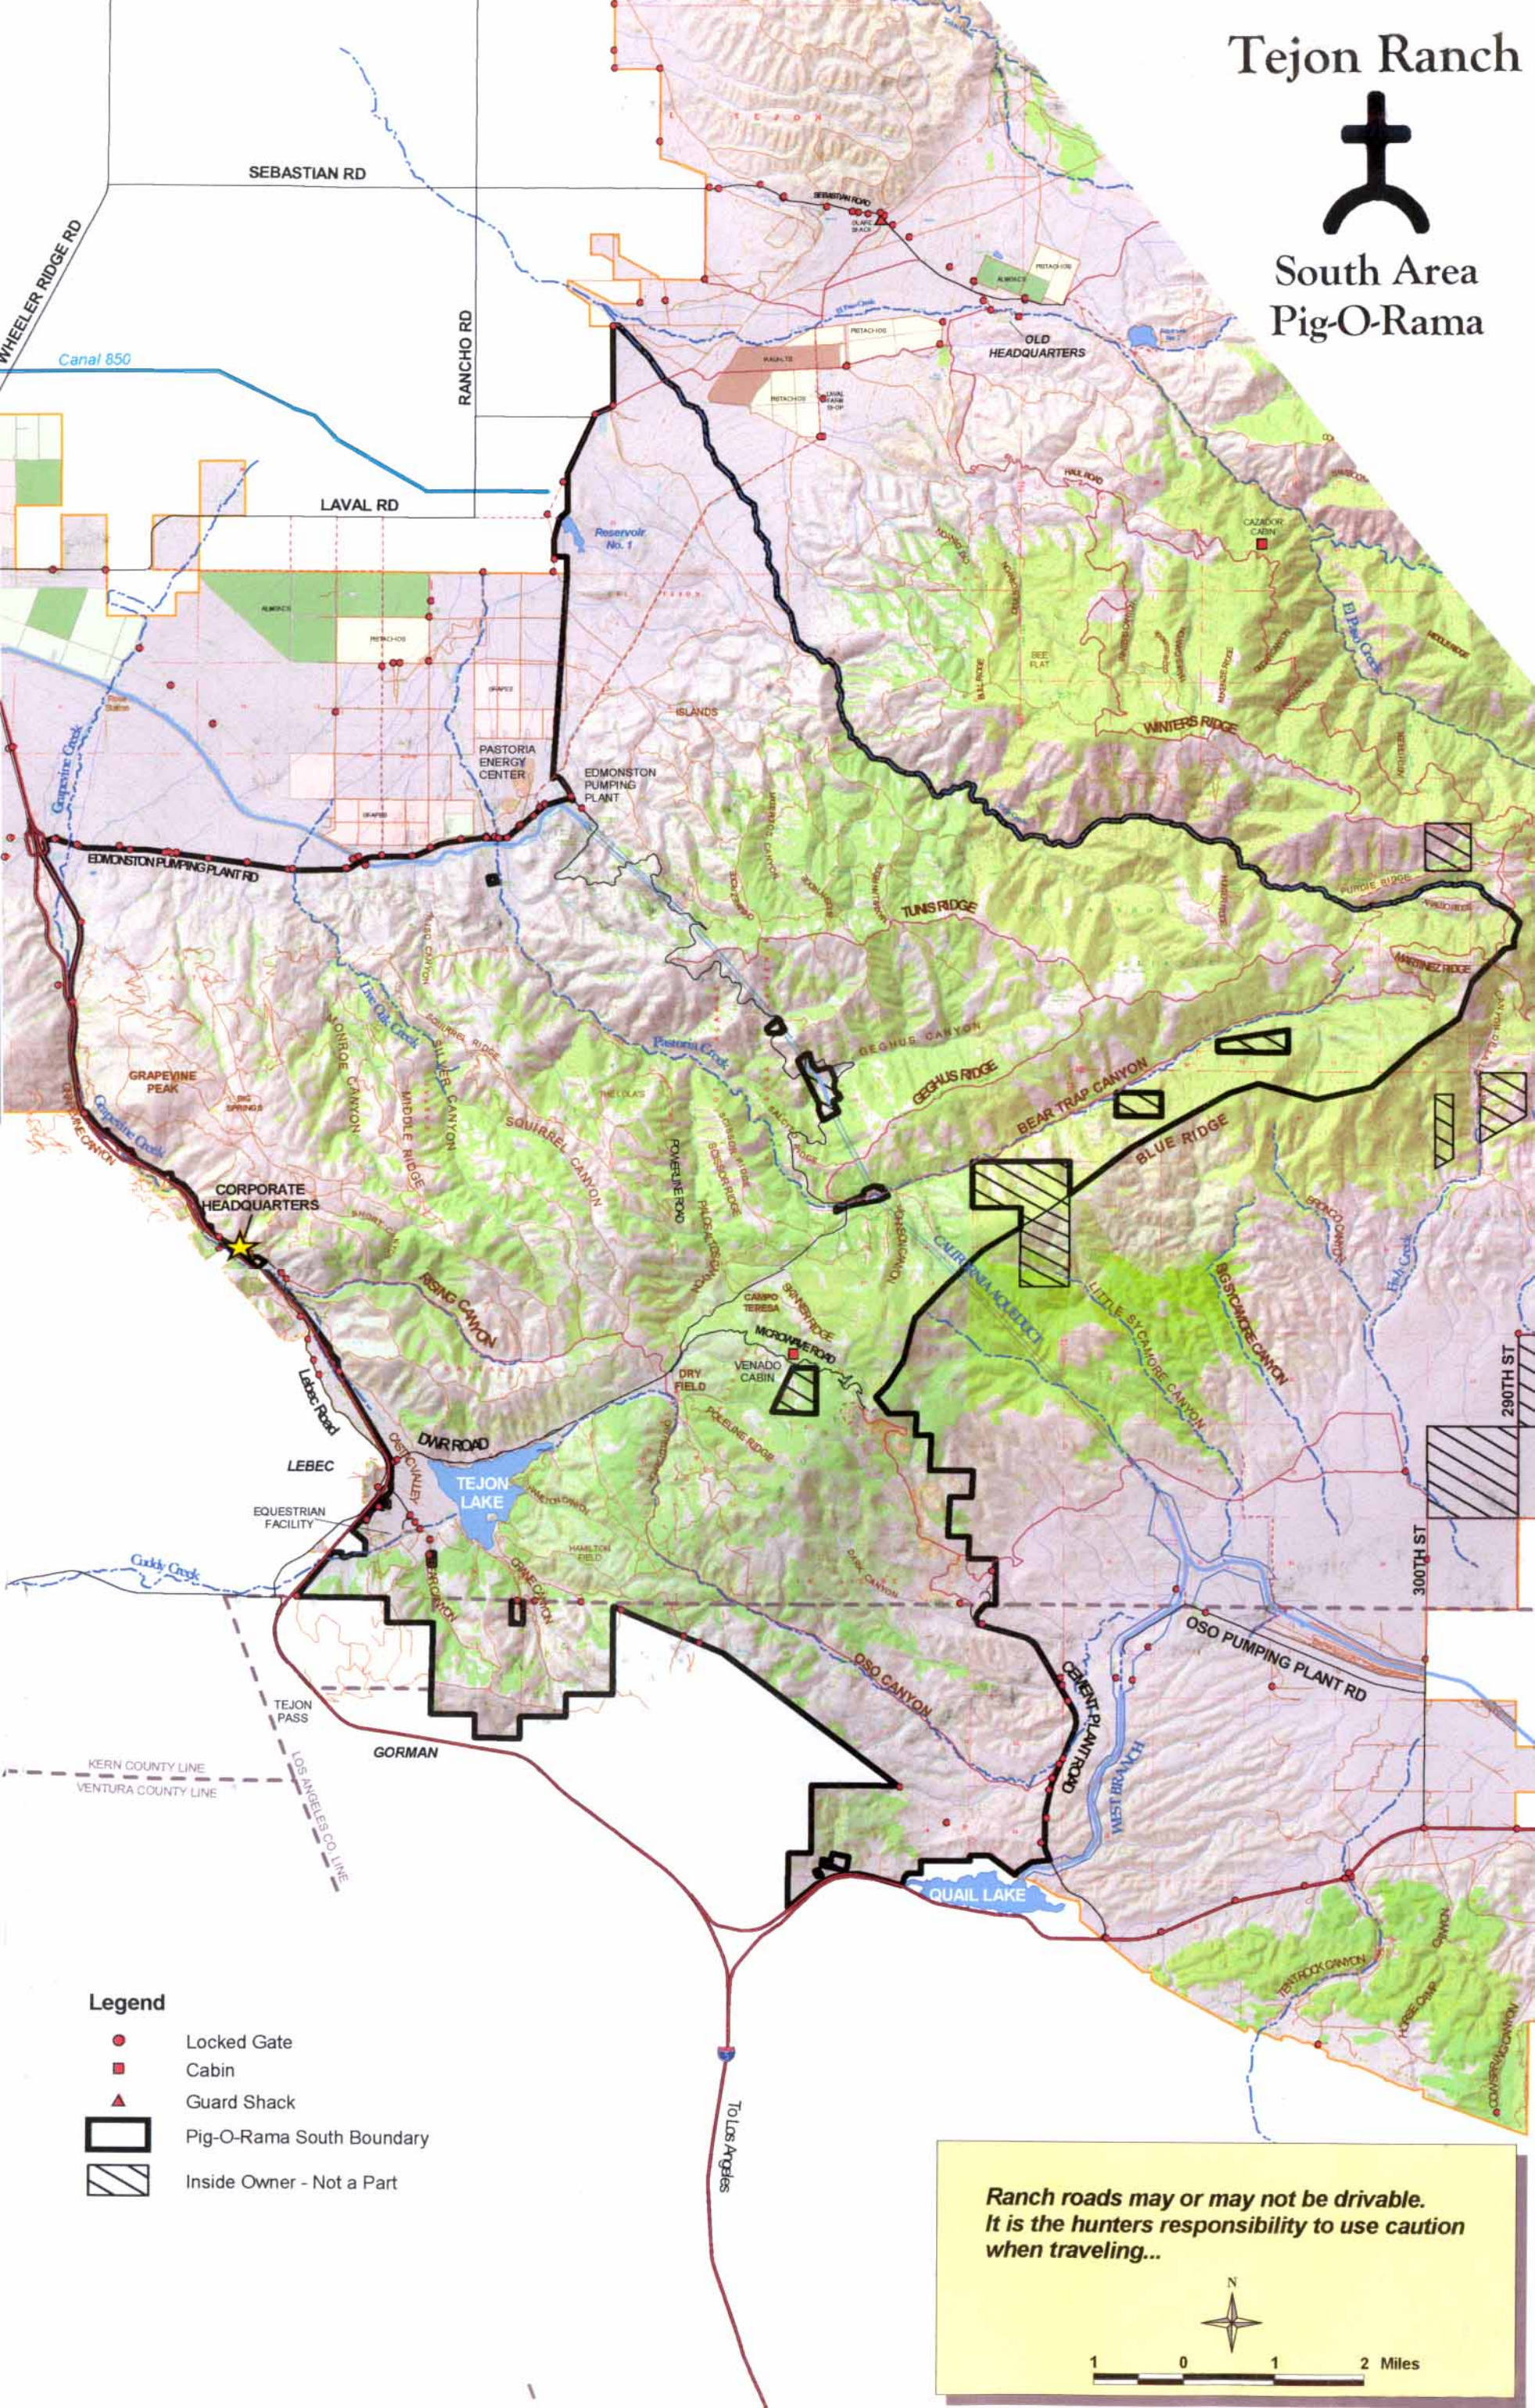

# Tejon Ranch

## South Area Pig-O-Rama

### Legend

- Locked Gate
- Cabin
- ▲ Guard Shack
- Pig-O-Rama South Boundary
- Inside Owner - Not a Part

**Ranch roads may or may not be drivable.  
It is the hunters responsibility to use caution  
when traveling...**

1 0 1 2 Miles