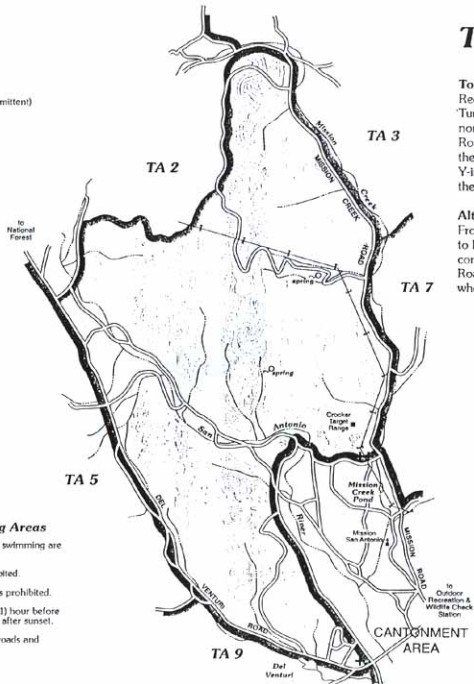

Training Area 6

Fort Hunter Liggett

To Training Area 6: From Outdoor Recreation, travel 0.4 miles to Mission Road. Turn left at stop sign and continue 4.7 miles northwest on Mission Road to Del Venturi Road. Turn left. Continue 1.0 mile (across the ford) and bear right at the paved Y-intersection. Training Area 6 is posted on the right where indicated by a + on the map.

Alternate Route to Training Area 6: From Outdoor Recreation, travel 0.4 miles to Mission Road. Turn left at stop sign and continue 6.8 miles northwest on Mission Road. Training Area 6 is posted on the left where indicated by a ++ on the map.