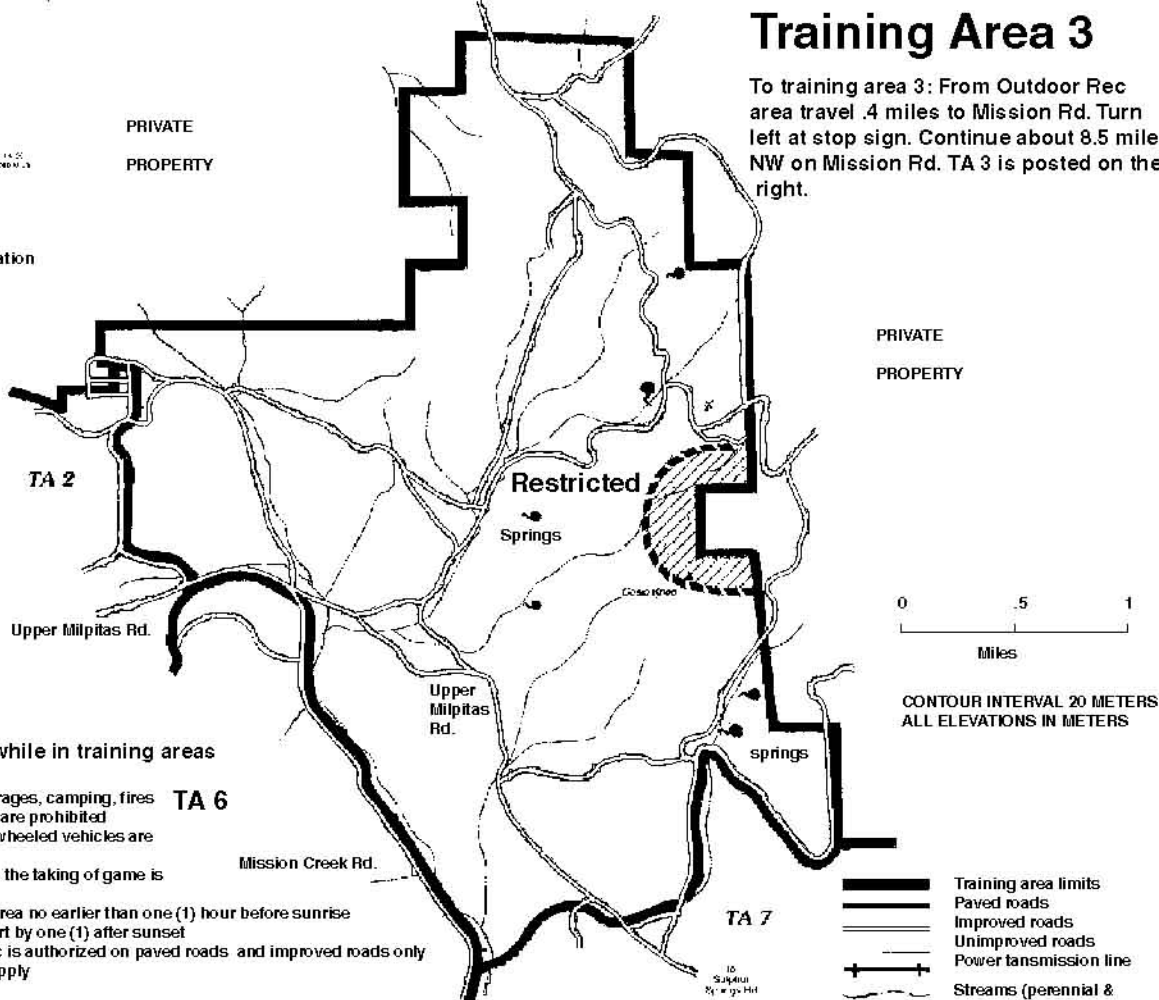

Please note while in training areas

- Alcoholic beverages, camping, fires and swimming are prohibited
- Two and three wheeled vehicles are prohibited
- Use of dogs for the taking of game is prohibited
- Enter training area no earlier than one (1) hour before sunrise and must depart by one (1) after sunset
- Vehicular traffic is authorized on paved roads and improved roads only
- All state laws apply

To main Post and Outdoor Rec Area